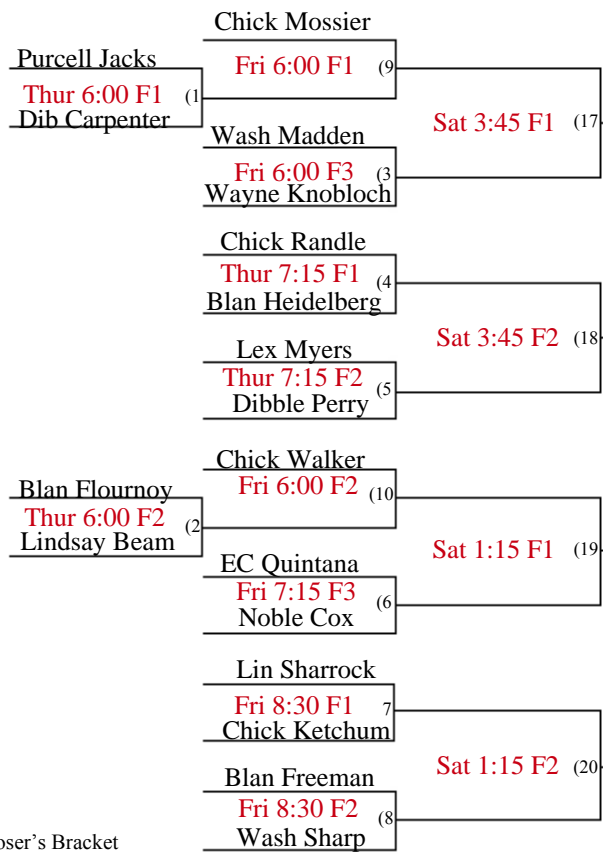

SCSL PreSeason Tournament - TBALL at Lexington

hour or 5 innings (finish inning)
6 runs per inning limit
Run Rule 13 after 3, 7 after 4
Coin flip will determine home team

L34 If First Loss