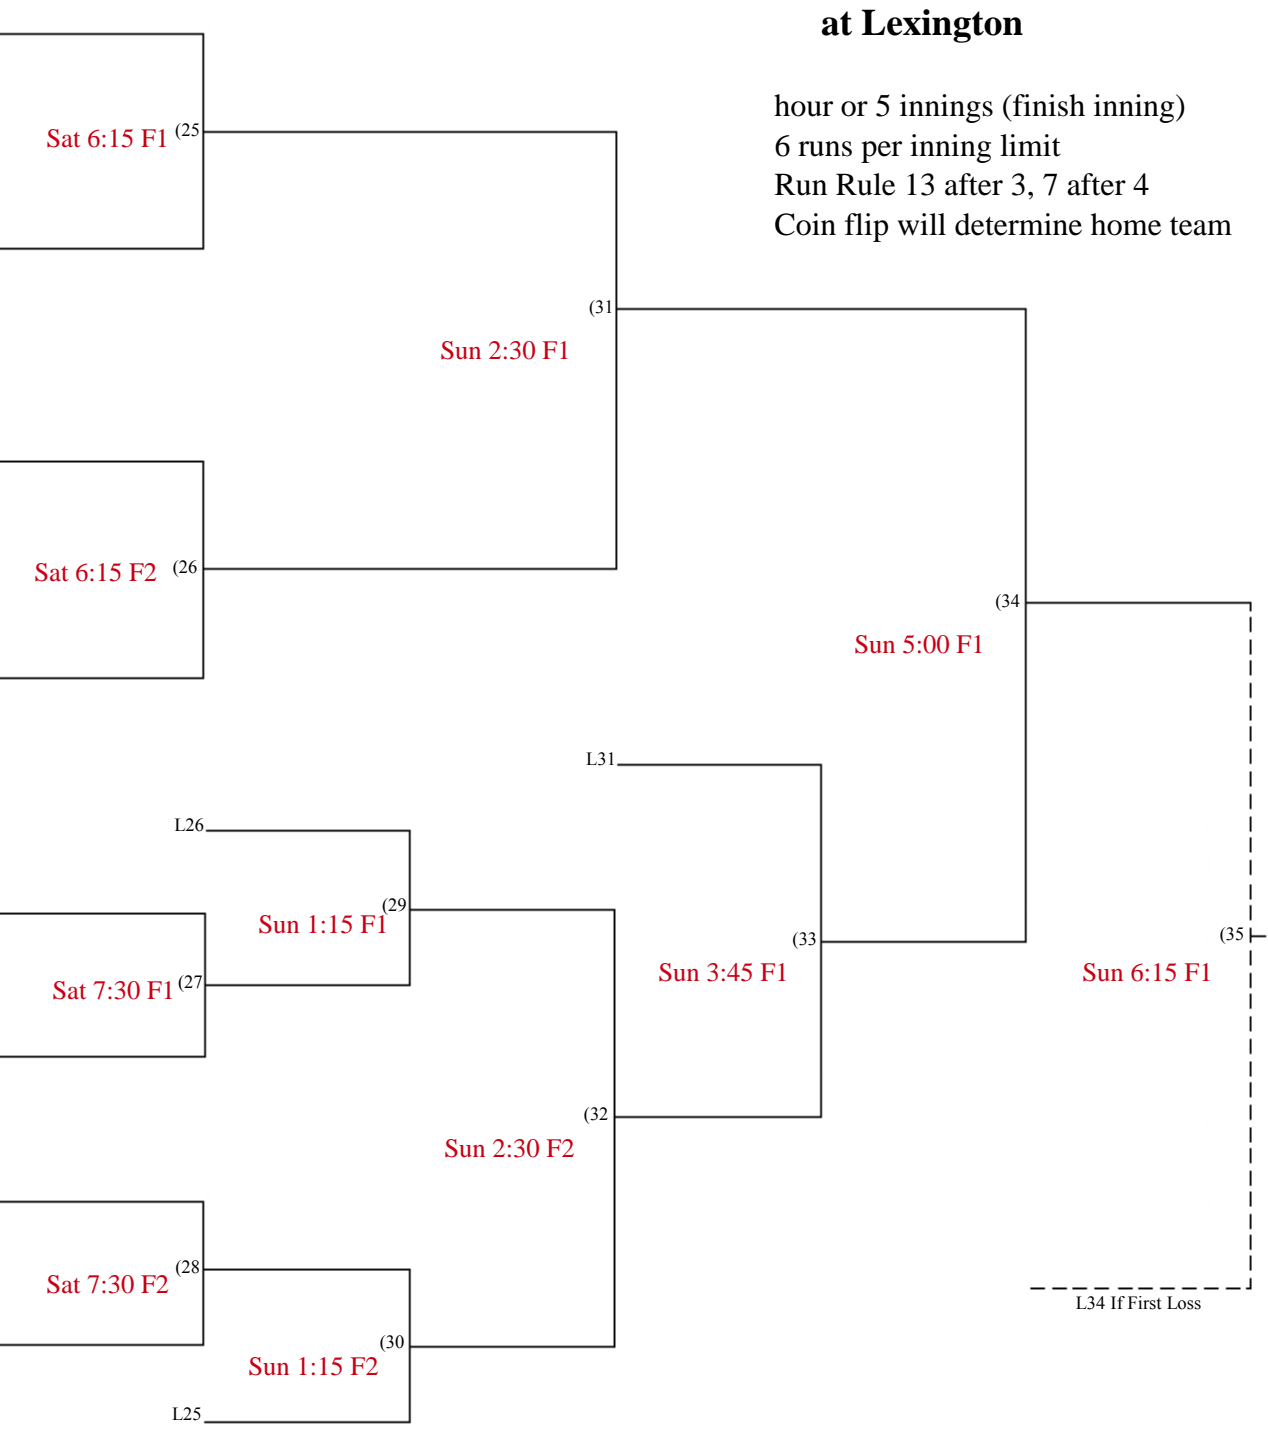

SCSL PreSeason Tournament - TBALL at Lexington

hour or 5 innings (finish inning)
6 runs per inning limit
Run Rule 13 after 3, 7 after 4
Coin flip will determine home team

L34 If First Loss