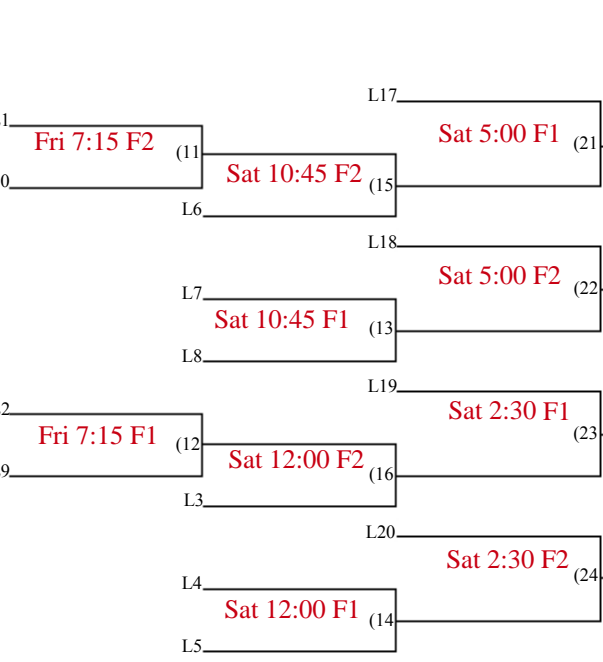

SCSL PreSeason Tournament - TBALL at Lexington

hour or 5 innings (finish inning)
6 runs per inning limit
Run Rule 13 after 3, 7 after 4
Coin flip will determine home team

L34 If First Loss