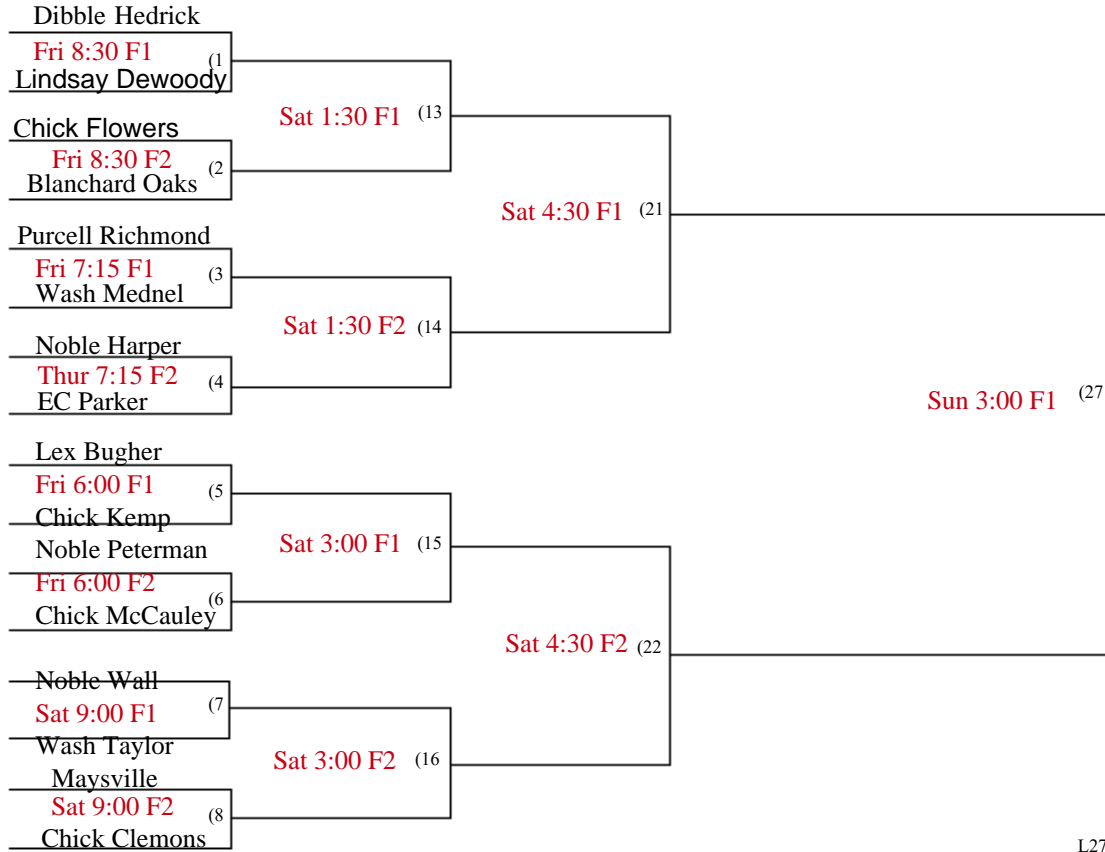

SCSL PreSeason Tournament - 10U at Lindsay

hour-15 or 7 innings (finish inning)
7 runs per inning limit
Run Rule 12 after 3, 10 after 4, 8 after 5
Coin Flip will determine home team

Winner's Bracket

Loser's Bracket