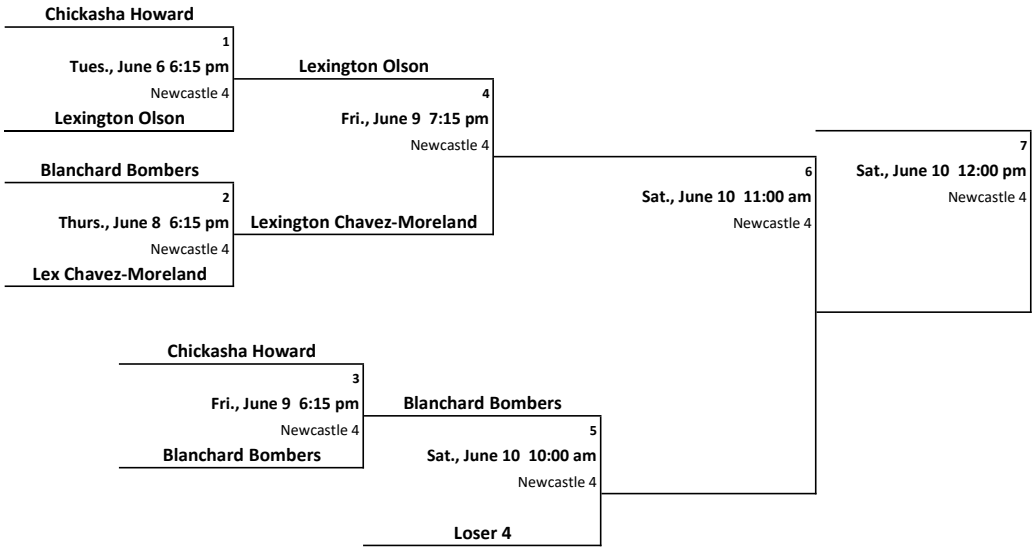

6U Silver Postseason Tourney

Home team will be the better seed until championship, at which time it will be the winner bracket team.

Tournament Bracket Tie Breaker: If tied at end of 5-innings, you will play 1 more full inning where each team starts with 2 outs. If still tied, the team with the most outs recorded will win. If teams have same number of outs, it goes to coin flip. Run rule will be 12 runs anytime after 3 innings. 6 runs max per inning. **NO BATTING COACH!** Coaches **CANNOT** agree on a different set of rules before the game.