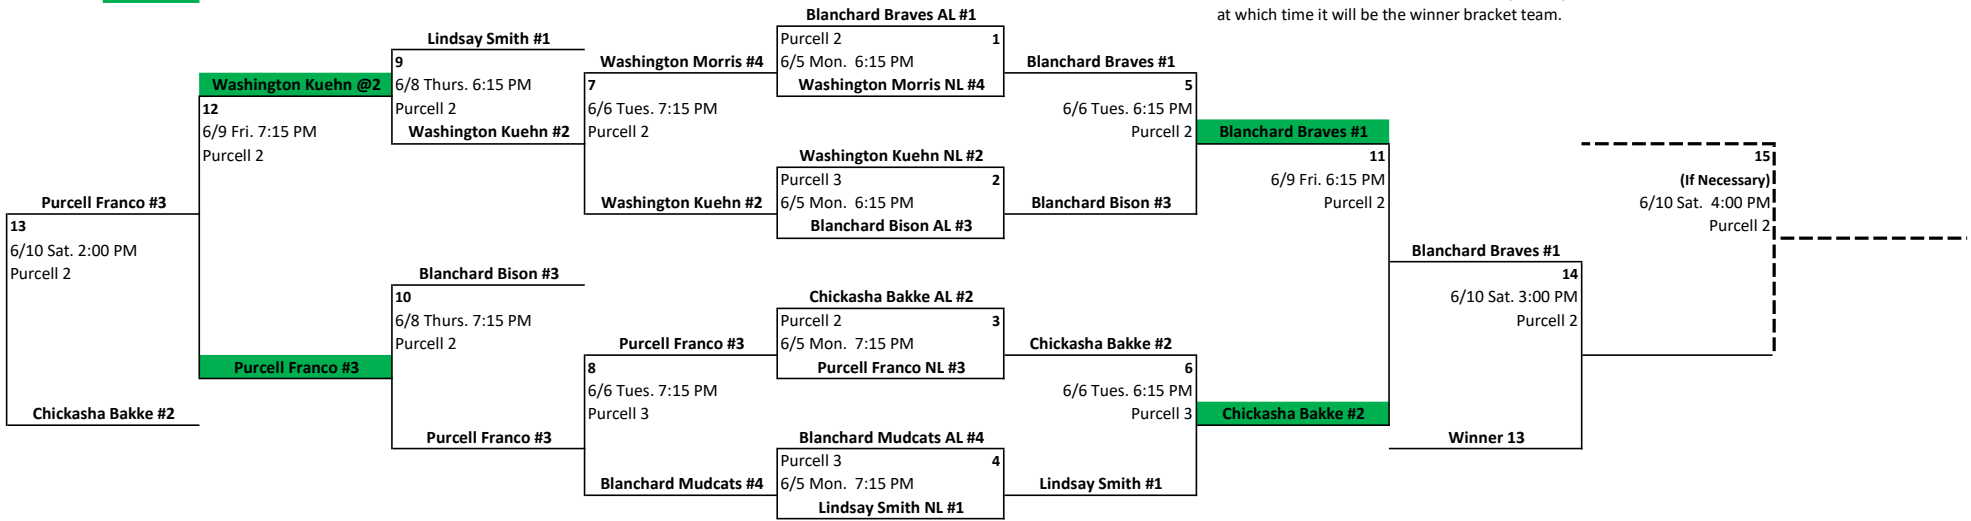

6u Postseason Tournament

 = STATE Qualifier

Home team will be the better seed until championship, at which time it will be the winner bracket team.

Tournament Bracket Tie Breaker: If tied at end of 5-innings, you will play 1 more full inning where each team starts with 2 outs. If still tied, the team with the most outs recorded will win. If teams have same number of outs, it goes to coin flip. Run rule will be 12 runs anytime after 3 innings. 6 runs max per inning. **NO BATTING COACH!** Coaches **CANNOT** agree on a different set of rules before the game.