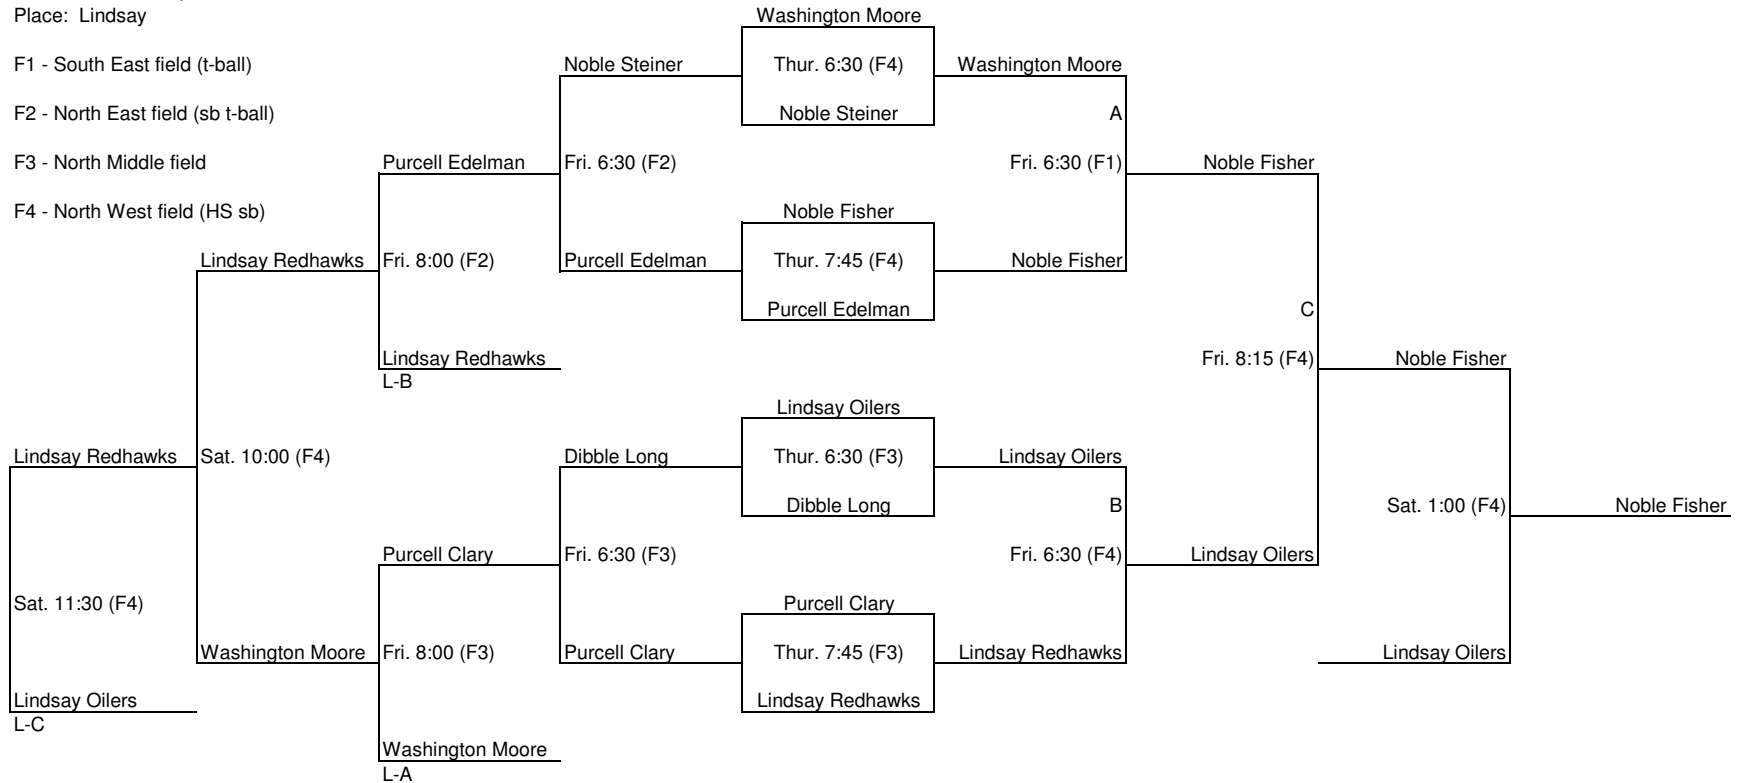

**2011 Washita Canadian Valley League  
T-Ball Championship**

Dates: June 16-18, 2011  
Place: Lindsay

- F1 - South East field (t-ball)
- F2 - North East field (sb t-ball)
- F3 - North Middle field
- F4 - North West field (HS sb)

**TOWN PRESIDENTS** THAT ARE HOSTING GAMES, PLEASE CALL IN RESULTS TO GLEN SHOEMAKE, 756-7246

Pre-season and post-season tournaments in T-Ball and Coach Pitch will enact a run rule. The run rule is 13 after 3, 7 after 4. The time limit will remain in place for all tournament games. Game ending procedures in case of a tie will be as follows: If score is tied at end of 5 innings OR time limit, whichever comes first, one (1) extra inning will be played. If the score is still tied, the number of outs recorded by each team will be used to determine a winner. If both teams recorded the same number of outs during the game,

CASE 1: Pre-season tournament – a coin flip will determine the winner

CASE 2: Post-season tournament – the higher seed will be declared the winner. If the teams finished as the same seed in their respective divisions, then a coin flip will determine the winner