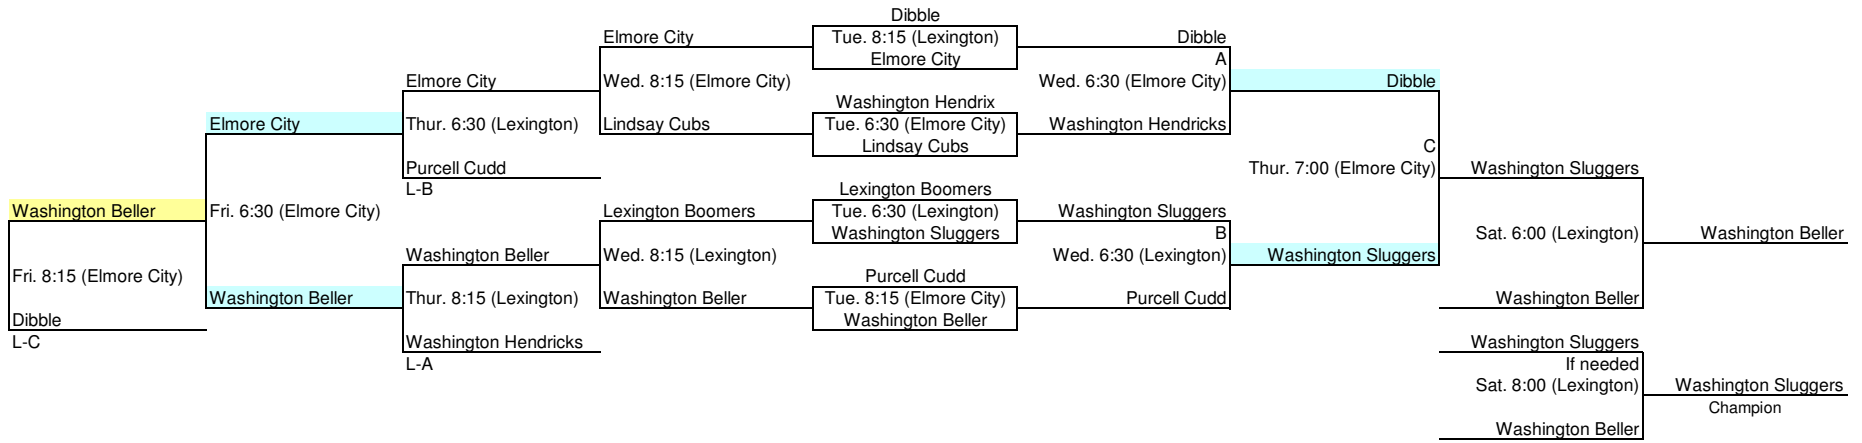

**2011 Washita Canadian Valley League
Pee wee Division Championship**

Dates: June 18-25

TOWN PRESIDENTS THAT ARE HOSTING GAMES, PLEASE CALL IN RESULTS TO GLEN SHOEMAKE, 756-7246

The 3 highest finishers that were not the WCVL Champion will be the district qualifiers.

OK Kids Regional qualifiers if Dibble is in the light blue.

OK Kids Regional qualifiers if Dibble is NOT in the light blue.

Teams in winner's bracket in light blue qualify with those in yellow.

	Tuesday	Wednesday	Thursday	Friday
Washington Sluggers	Oliver - 6 outs Martin - 6 outs	Schleff - 10 outs Brittan - 5 outs	#7 Martin - 6 outs #11 Wilson 6 outs	
Washington Beller	#22 Kutz - 12 outs	#20 Hornicek - 15 outs #11 Kilcrease - 3 outs #48 Reese - 9 outs	#22 Kutz - 12 outs	#48 Reese - 9 outs #11 Kilcrease - 6 outs #20 Hornicek - 15 outs